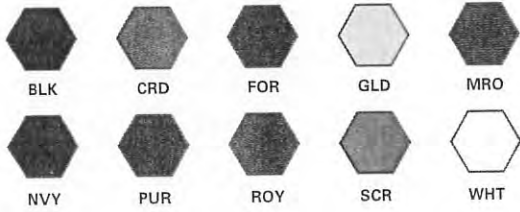

LARGE PORTHOLE PRACTICE JERSEY

N4190/NB4190 Adult: M, L/XL, 2XL, 3XL, 4XL Youth: XS, S/M, L/XL, 2XL,

- Polyester large Porthole mesh
- Double layer cowl
- Double needle cover-stitch hem
- Moisture Management for all season comfort
- Stain Release for easy care
- Odor Resistant

• MSRP: N4190 $11.60/NB4190 $11.60