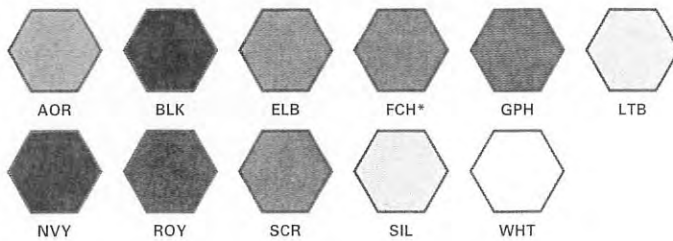

BIRDSEYE MESH LONG SLEEVE TEE

N3253 / NW3255 Adult: XS - 3XL / Women's: XS - 2XL

- Polyester Birdseye Textured Mesh
- Moisture Management for all season comfort
- Stain Release for easy care
- Odor Resistant
- UPF25

MSRP - CALL FOR PRICING

* Womens Only