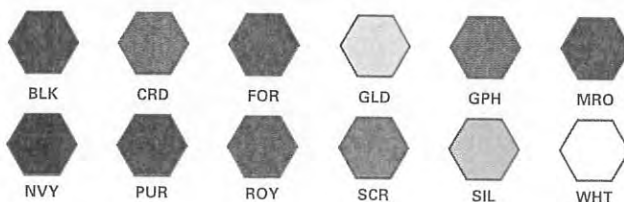

COOLING PERFORMANCE MUSCLE

N2295 Adult: S - 3XL

- A4's 5 Star Micro Poly Interlock
- Moisture Management for all season comfort
- Ultra- tight knit for better opacity and printability
- Stain Release for easy care
- Snag Resistant for durability
- 30+UPF for UV protection
- Tag Free Neck
- Double Needle cover-stitch hem
- Odor Resistant

MSRP - CALL FOR PRICING