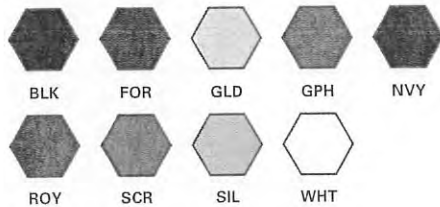

YOUTH FLYLESS INTEGRATED FOOTBALL PANT

NB6180 Youth: XS - 3XL

- Polyester Warp knit for season long durability
- 3 panel flyless construction
- Web belt with D-Ring
- 7 piece - Hip, Thigh, Knees & Tailbone pads sewn into pockets
- Ventilated hip and tailbone pads
- 22 Bar tacks for reinforcement
- 2 Way stretch
- Flat locked inseam for smooth finish and maximum strength
- Moisture Management for all season comfort
- Stain Release for easy care
- Odor Resistant

MSRP: NB6180 $29.50