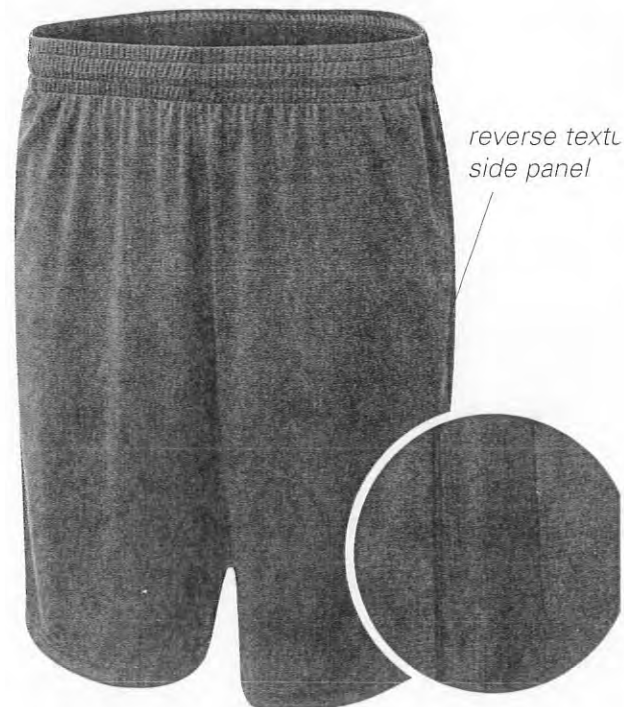

PLAYER 10" POCKETED SHORT

N5370 / NB5370 Adult: XS - 3XL / Youth: S - XL

- Textured Polyester
- On seam pockets
- Side panels
- 2" Covered elastic with draw cord (Youth 1½")
- Draw cord is reinforced with bar tacks for added security
- Moisture Management for all season comfort
- Stain Release for easy care
- Odor Resistant
- 10" Inseam - N5370
- 8" Inseam - NB5370

MSRP: N5370 $13.30/NB5370 $11.00

reverse textured side panel