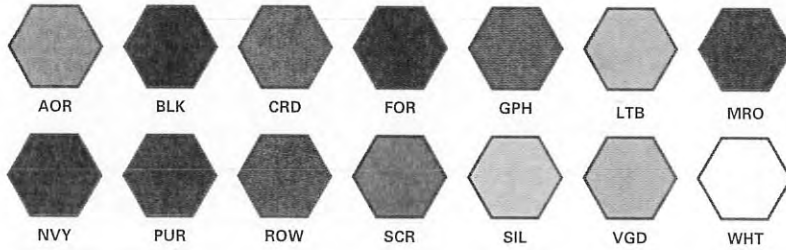

COOLING PERFORMANCE SHORT

N5283 / N5244   Adult: S – 3XL / Youth: S – XL
NB5244

- A4's 5 Star Micro Poly Interlock
- Moisture Management for all season comfort
- Ultra- tight knit for better opacity and printability
- Stain Release for easy care
- Snag Resistant for durability
- 30+UPF for UV protection
- 1½" Covered elastic with draw cord
- Draw cord reinforced with bar tacks for added security
- Odor Resistant
- 9" Inseam – N5283
- 7" Inseam – N5244
- 6" Inseam – NB5244

MSRP: CALL FOR PRICING