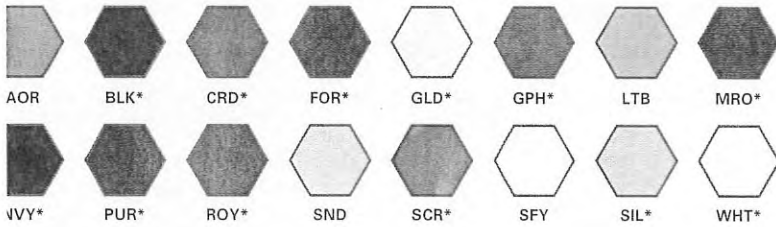

.ONG SLEEVE COOLING PERFORMANCE CREW

N3165 / NB3165* Adult: S - 3XL / Youth: S - XL

- A4's 5 Star Micro Poly Interlock
- Moisture Management for all season comfort
- Ultra- tight knit for better opacity and printability
- Stain Release for easy care
- Snag Resistant for durability
- 30+UPF for UV protection
- Tag Free Neck
- Reinforced shoulder seams
- Double Needle cover-stitch hem
- Odor Resistant

MSRP - CALL FOR PRICING