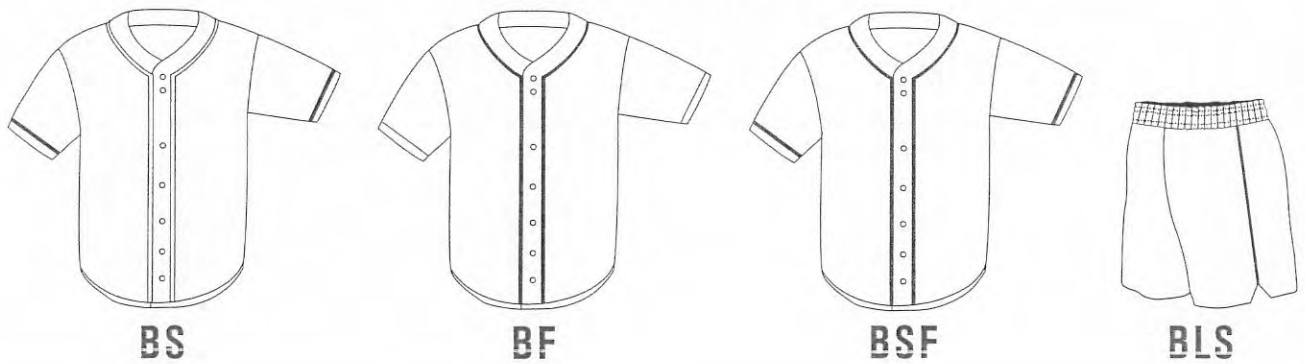

BRAID LOCATION

CUSTOM

BRAID STYLES

STOCK B1 3/16" - 1 COLOR BRAID

STOCK B2 3/8" - 2 COLOR BRAID

WE WILL NOT SEW MULTIPLE STOCK COLORS TOGETHER FOR "CUSTOM BRAID" APPEARANCE

FONTS

Athletic Script
BOSOX
Brisk Font
Brush Script
CITY BOLD
COMPACTA
CUT BLOCK
Deftone
DEMONIZED
EUROSTILE
FANCY
FLASH
FRIZ QUAD
FULL BLOCK
FUTURA
Lobster
MS Script
NUTS
PLAIN BLOCK
STENCIL
TRISTAN