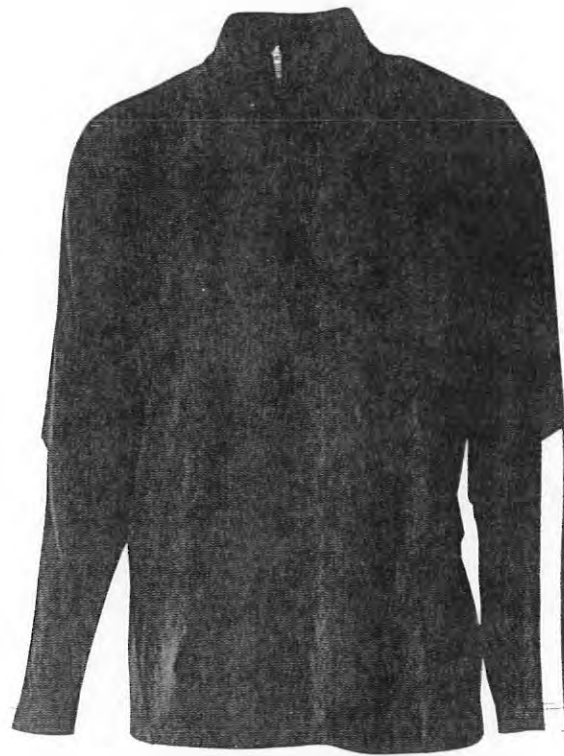

.EAGUE 1/4 ZIP

N4262

Adult: XS – 3XL

- Mid Weight Polyester Double Knit
- 8½" Zipper
- Shoulder and sleeve seaming detail
- All seams top stitched for reinforcement
- Taped Neck
- Moisture Management for all season comfort
- Stain Release for easy care
- Odor Resistant

MSRP: N4262 $34.80