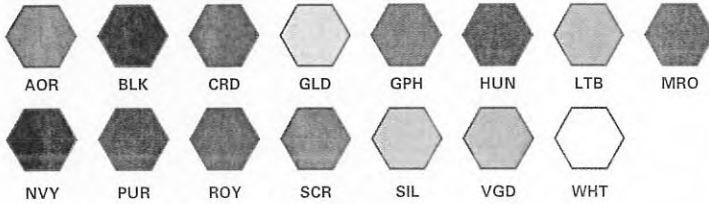

2 PLY MESH SHORTS

NM5019 Adult: XS – 4XL

- Polyester Eyelet Tricot Mesh
- 2" Covered elastic with draw cord
- Draw cord reinforced with bar tacks for added security
- Double ply mesh body
- Moisture Management for all season comfort
- Stain Release for easy care
- Odor Resistant
- 9" Inseam

MSRP: CALL FOR PRICING