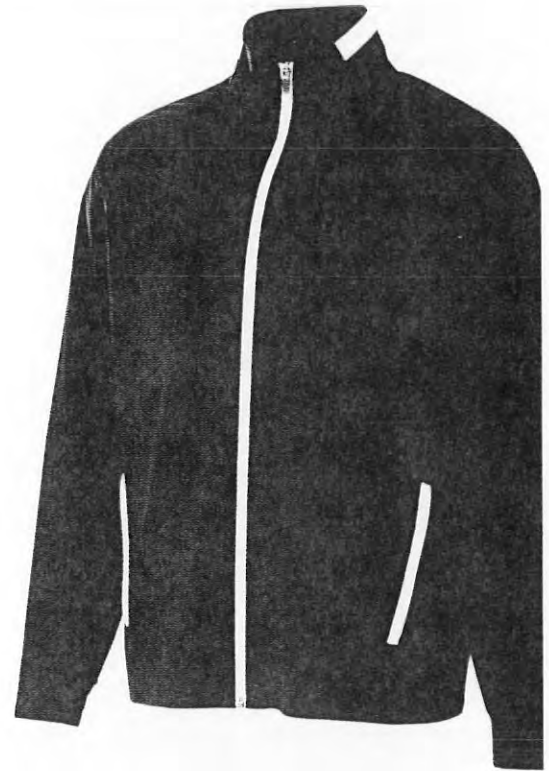

LEAGUE FULL ZIP WARM UP JACKET

N4261

Adult: XS - 3XL

- Mid Weight Polyester Double Knit with a White contrast
- Full zipper front, two zippered pockets and stand up collar with contrast detail
- Self-banded cuffs and waistband
- All seams top stitched for reinforcement
- Moisture Management for all season comfort
- Stain Release for easy care
- Odor Resistant

MSRP: N4261 $36.70