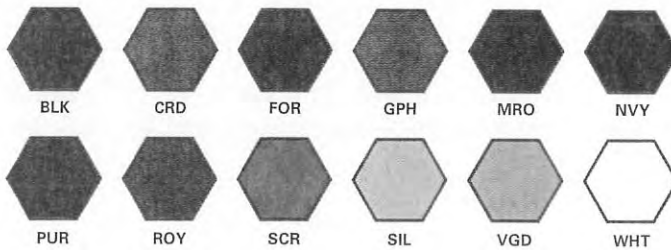

POWER MESH PRACTICE SHORT

N5281 / NB5281   Adult: S – 3XL / Youth: S – XL

- Polyester Flat Back Mesh
- 1½" Covered elastic with draw cord
- Draw cord reinforced with bar tacks for added security
- Moisture Management for all season comfort
- Stain Release for easy care
- Odor Resistant
- 9" Inseam – N5281
- 7" Inseam – NB5281

MSRP – CALL FOR PRICING