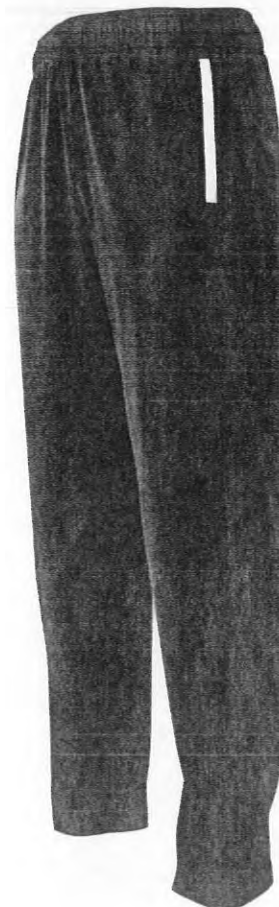

LEAGUE WARM UP PANT

N6199

Adult: XS - 3XL

- Mid Weight Polyester Double Knit with a White contrast
- 2 1/4" Elastic waist with draw cord
- All seams top stitched for reinforcement
- Moisture Management for all season comfort
- Stain Release for easy care
- Odor Resistant

MSRP