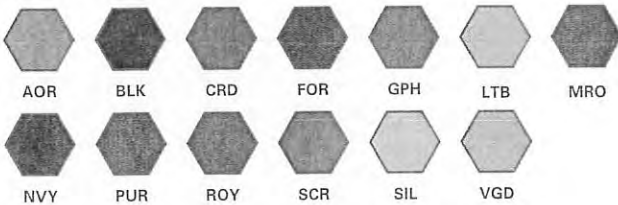

COOLING PERFORMANCE SHORT

N5283 / N5244 Adult: S - 3XL / Youth: S - XL
NB5244

- A4's 5 Star Micro Poly Interlock
- Moisture Management for all season comfort
- Ultra-tight knit for better opacity and printability
- Stain Release for easy care
- Snag Resistant for durability
- 30+UPF for UV protection
- 1½" Covered elastic with draw cord
- Draw cord reinforced with bar tacks for added security
- Odor Resistant
- 9" Inseam - N5283
- 7" Inseam - N5244
- 6" Inseam - NB5244

MSRP: CALL FOR PRICING