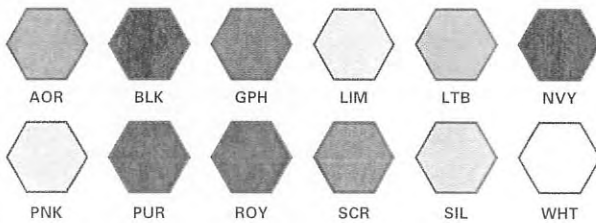

MSRP - CALL FOR PRICING

SPACE DYE TECH SHIRT

N3296 / NW3296 Adult: S - 3XL / Womens: S - 2XL

- Polyester Space Dye Jersey
- Moisture Management for all season comfort
- Stain Release for easy care
- Tag Free Neck
- Reinforced shoulder seams
- Double Needle cover-stitch hem
- Odor Resistant