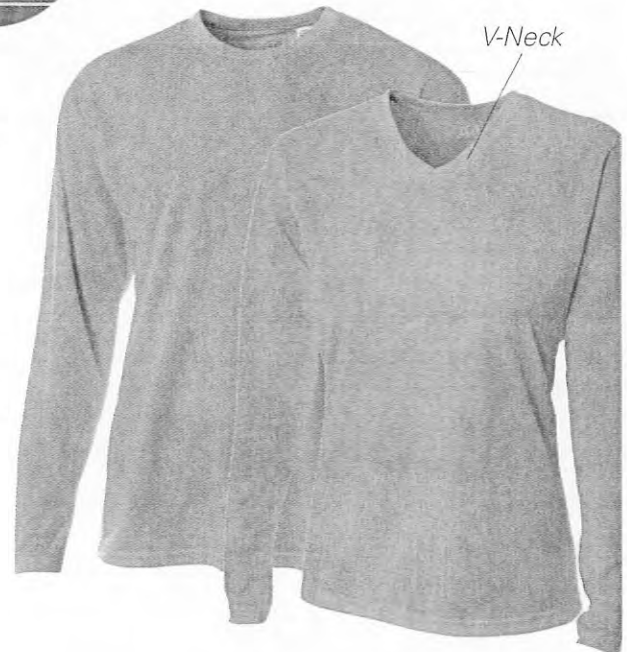

**NEW
COLORS**

MM OR SR UPF 25

BIRDSEYE MESH SHORT SLEEVE TEE

N3252 / NW3254 Adult: XS - 3XL / Women's: XS - 2XL

- Polyester Birdseye Textured Mesh
- Moisture Management for all season comfort
- Stain Release for easy care
- Odor Resistant
- UPF25

MSRP - CALL FOR PRICING

* Womens Only

**NEW
COLORS**

MM OR SR UPF 25

BIRDSEYE MESH LONG SLEEVE TEE

N3253 / NW3255 Adult: XS - 3XL / Women's: XS - 2XL

- Polyester Birdseye Textured Mesh
- Moisture Management for all season comfort
- Stain Release for easy care
- Odor Resistant
- UPF25

MSRP - CALL FOR PRICING

* Womens Only