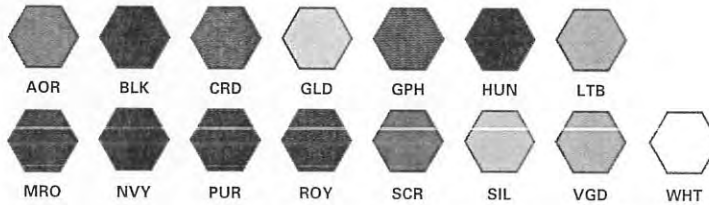

2 PLY MESH SHORTS

MM OR SR

NM5019   Adult: XS – 4XL

- Polyester Eyelet Tricot Mesh
- 2" Covered elastic with draw cord
- Draw cord reinforced with bar tacks for added security
- Double ply mesh body
- Moisture Management for all season comfort
- Stain Release for easy care
- Odor Resistant
- 9" Inseam

MSRP: CALL FOR PRICING