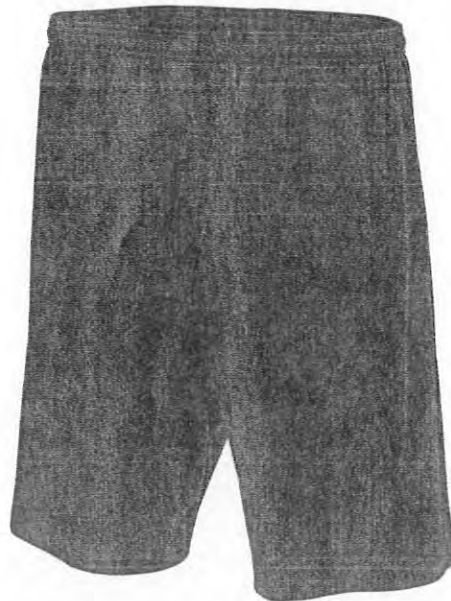

LACROSSE REVERSIBLE PRACTICE JERSEY

N2274/NB2274 Adult: XS - 3XL / Youth: S - XL

- Polyester Eyelet Tricot Mesh
- Reversible to contrast color
- Deep armholes
- Sized to fit over your pads
- Moisture Management for all season comfort
- Stain Release for easy care
- Odor Resistant

MSRP: N2274 $9.00/NB2274 $9.00

LACROSSE

LINED TRICOT MESH SHORT

N5293/N5296/N5274*/NB5301 See Below

- Polyester Eyelet Tricot Mesh with a Tricot Liner
- 1½" Covered elastic with draw cord
- Draw cord reinforced with bar tacks for added security
- Double needle cover-stitched hem
- Moisture Management for all season comfort
- Stain Release for easy care
- Odor Resistant
- N5293 - 7" (XS-4XL) / N5296 - 9" (XS-4XL)
- N5274 - 11" (S-4XL) / NB5301 - 6" (XS-XL)

MSRP: CALL FOR PRICING