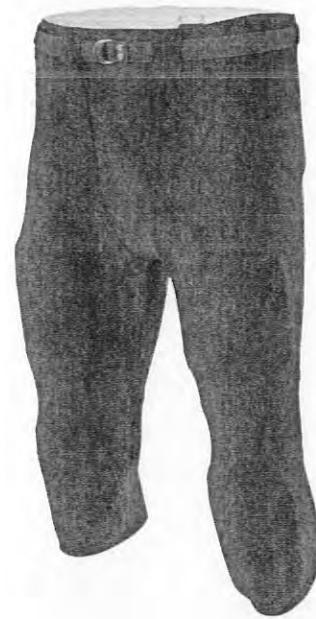

MSRP: N4212 \$17.80 / NB4212 \$16.10

FOOTBALL

INTEGRATED ZONE PANT

N6198 / NB6198 Adult: S – 4XL / Youth: XS – 2XL

- Nylon/Spandex Integrated pant
- 3 Panel flyless construction
- Web belt with D-ring
- 7 piece – Hip, Thigh, Knees & Tailbone pads sewn into pockets
- Ventilated hip and tailbone pads
- 22 Bar tacks for reinforcement
- 4 Way stretch
- Flat locked inseam for smooth finish and maximum strength
- Moisture Management for all season comfort
- Stain Release for easy care
- Odor Resistant

MSRP: N6198 \$48.20/NB6198 \$45.60

MEN'S FLYLESS FOOTBALL PANT

N6181 Adult: S - 4XL

- Nylon/Spandex Game pant
- 2 Way grip elastic waistband
- 21 Bar tacks for reinforcement
- 10 Slot heavy duty waistband flyless construction
- 14 Slots on 3XL & 4XL
- Self-material knee and thigh pad pockets for added durability
- Pads not included
- Moisture Management for all season comfort
- Stain Release for easy care
- Odor Resistant

MSRP: N6181 \$29.30

FOOTBALL

YOUTH FLYLESS INTEGRATED FOOTBALL PANT

NB6180 Youth: XS - 3XL

- Polyester Warp knit for season long durability
- 3 panel flyless construction
- Web belt with D-Ring
- 7 piece - Hip, Thigh, Knees & Tailbone pads sewn into pockets
- Ventilated hip and tailbone pads
- 22 Bar tacks for reinforcement
- 2 Way stretch
- Flat locked inseam for smooth finish and maximum strength
- Moisture Management for all season comfort
- Stain Release for easy care
- Odor Resistant