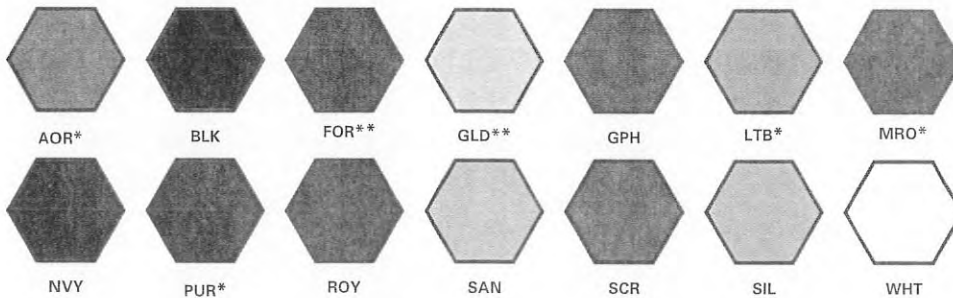

MARATHON TEE

N3234/NB3234*   Adult: S - 3XL / Youth: S - XL
NW3234*   Women's: XS - 2XL

- Polyester Interlock
- Tag Free Neck
- Reinforced shoulder seam
- Double Needle cover-stitch hem
- Moisture Management for all season comfort
- Stain Release for easy care
- Odor Resistant

MSRP - CALL FOR PRICING