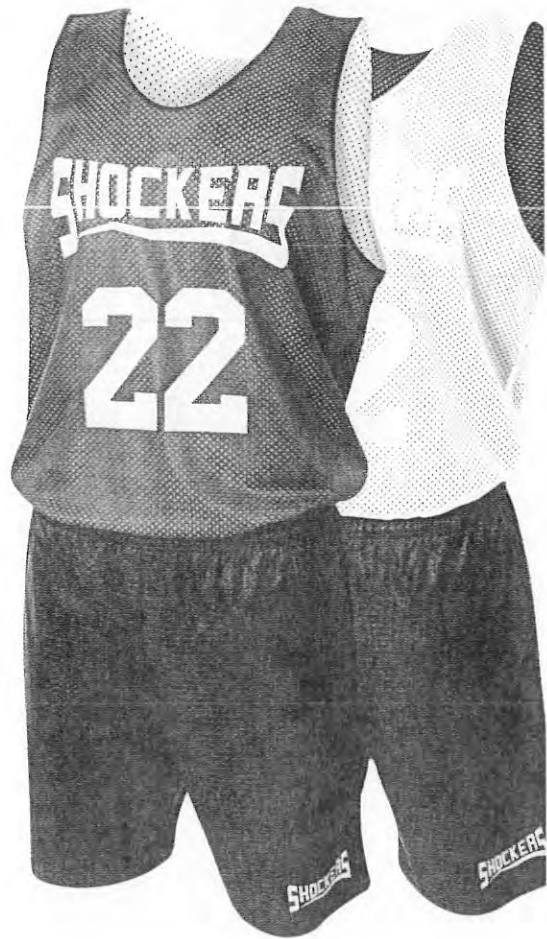

REVERSIBLE MESH TANK

NF1270/N2206 Adult: S - 3XL / Youth: S - XL
NW1000* Women: XS - 2XL

- Polyester Eyelet Tricot Mesh
- Wide shoulder - full cut
- Each layer individually hemmed
- Double needle cover-stitch hem
- Moisture Management for all season comfort
- Stain Release for easy care
- Odor Resistant

MSRP: NF1270 $9.80/N2206 $9.00/NW1000 $9.00