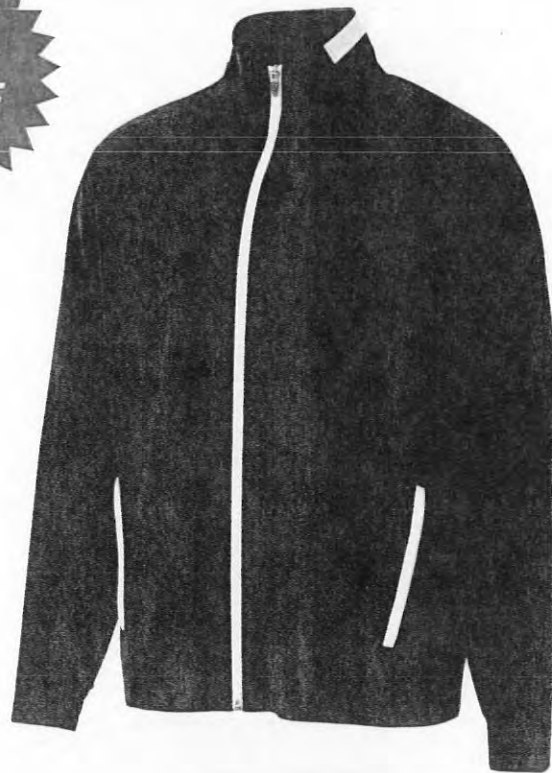

LEAGUE FULL ZIP WARM UP JACKET

N4261

Adult: XS - 3XL

- Mid Weight Polyester Double Knit with a White contrast
- Full zipper front, two zippered pockets and stand up collar with contrast detail
- Self-banded cuffs and waistband
- All seams top stitched for reinforcement
- Moisture Management for all season comfort
- Stain Release for easy care
- Odor Resistant

MSRP: N4261 $36.70