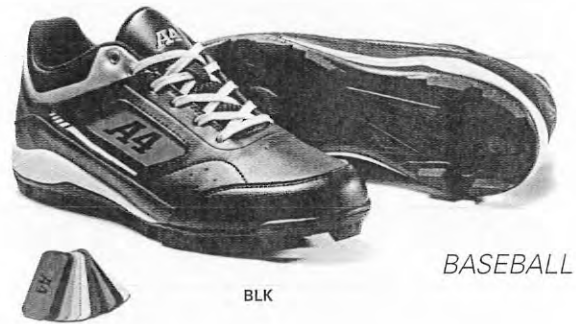

- Lightweight synthetic leather upper
- Multi surface molded rubber outsole
- Compression molded EVA midsole
- Removable EVA sock liner
- Custom color card inserts

F9002 MSRP: \$30.90

BASEBALL

BLK

ROOKIE

F9003C / 10, 11, 12, 13, 1- 2½
 F9003Y / 3 - 7