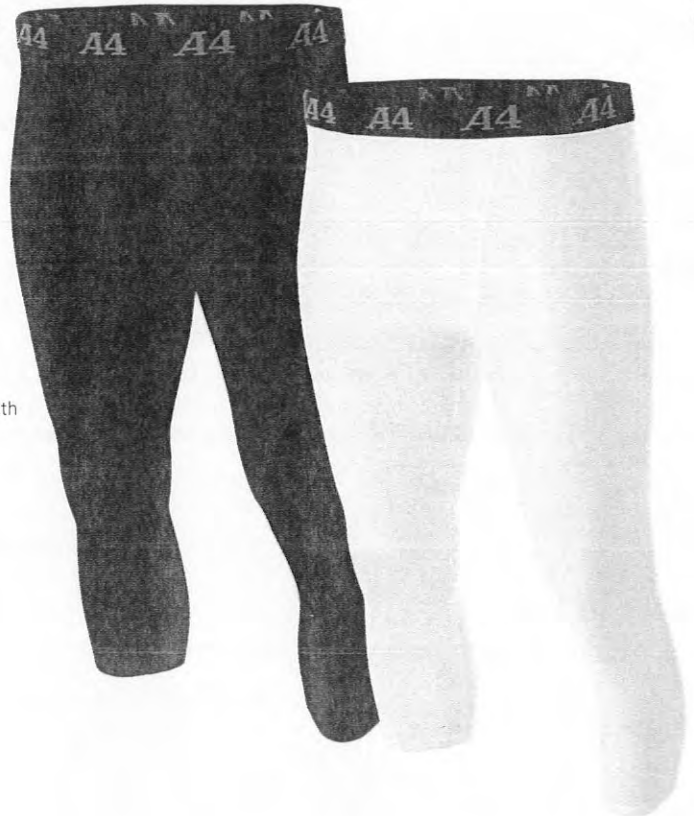

3/4 COMPRESSION TIGHT

N6202 / NB6202   Adult: S – 3XL / Youth: S – XL

- Polyester/Spandex 4-way stretch body
- A4 Elastic waistband
- Flat locked seams for a smooth finish and maximum strength
- Moisture Management for all season comfort
- Stain Release for easy care
- Odor Resistant

MSRP: N6202 $18.80/NB6202 $16.10