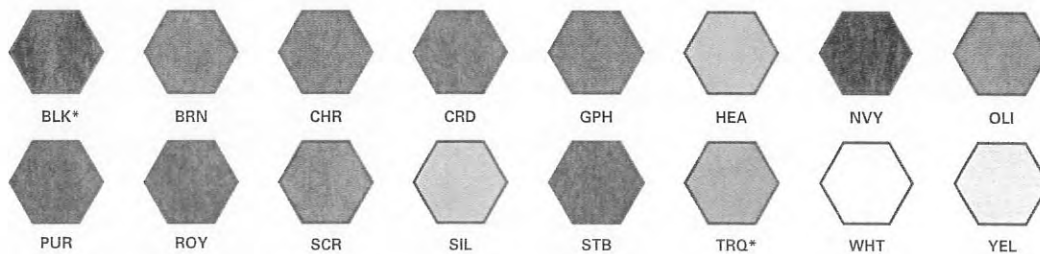

COTTON FITTED TEE

N3249/NW3249   Adult: S - 3XL / Womens: S-2XL

- Combed Ring Spun Cotton
- Slim Fit
- Taped shoulder to shoulder
- Double Needle cover-stitched hem

MSRP - CALL FOR PRICING