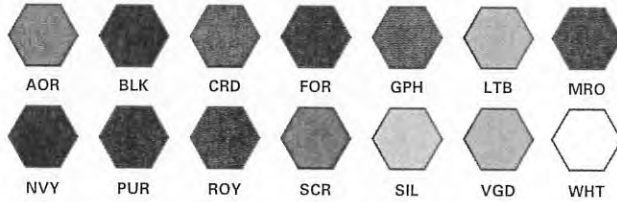

COOLING PERFORMANCE SHORT

MM OR SR UPF 30

N5283 / N5244   Adult: S – 3XL / Youth: S – XL
NB5244

- A4's 5 Star Micro Poly Interlock
- 1 ½" Covered elastic with draw cord
- Draw cord reinforced with bar tacks for added security
- Odor Resistant
- N5283 – 9" Inseam / N5244 – 7" / NB5244 – 6"

MSRP: CALL FOR PRICING