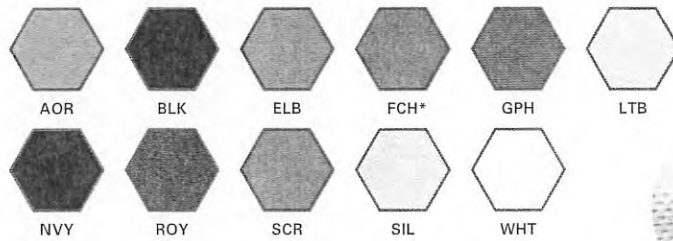

**NEW
COLORS**

MM OR SR UPF 25

BIRDSEYE MESH SHORT SLEEVE TEE

N3252 / NW3254 Adult: XS - 3XL / Women's: XS - 2XL

- Polyester Birdseye Textured Mesh
- Moisture Management for all season comfort
- Stain Release for easy care
- Odor Resistant
- UPF25

MSRP - CALL FOR PRICING

* Womens Only