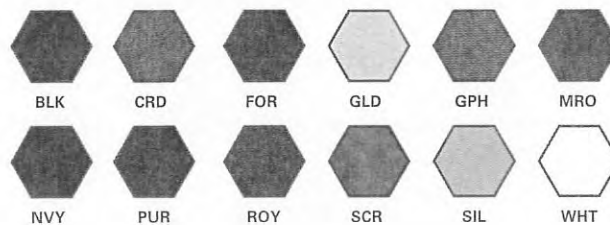

COOLING PERFORMANCE MUSCLE

N2295   Adult: S - 3XL

- A4's 5 Star Micro Poly Interlock
- Moisture Management for all season comfort
- Ultra- tight knit for better opacity and printability
- Stain Release for easy care
- Snag Resistant for durability
- 30+UPF for UV protection
- Tag Free Neck
- Double Needle cover-stitch hem
- Odor Resistant

MSRP - CALL FOR PRICING