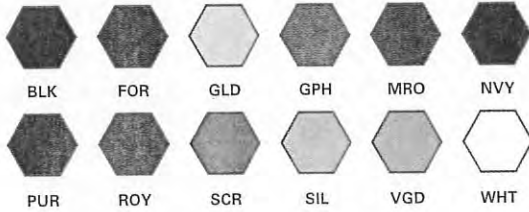

MEN'S FLYLESS FOOTBALL PANT

N6181 Adult: S - 4XL

- Nylon/Spandex Game pant
- 2 Way grip elastic waistband
- 21 Bar tacks for reinforcement
- 10 Slot heavy duty waistband flyless construction
- 14 Slots on 3XL & 4XL
- Self-material knee and thigh pad pockets for added durability
- Pads not included
- Moisture Management for all season comfort
- Stain Release for easy care
- Odor Resistant

MSRP: N6181 $29.30