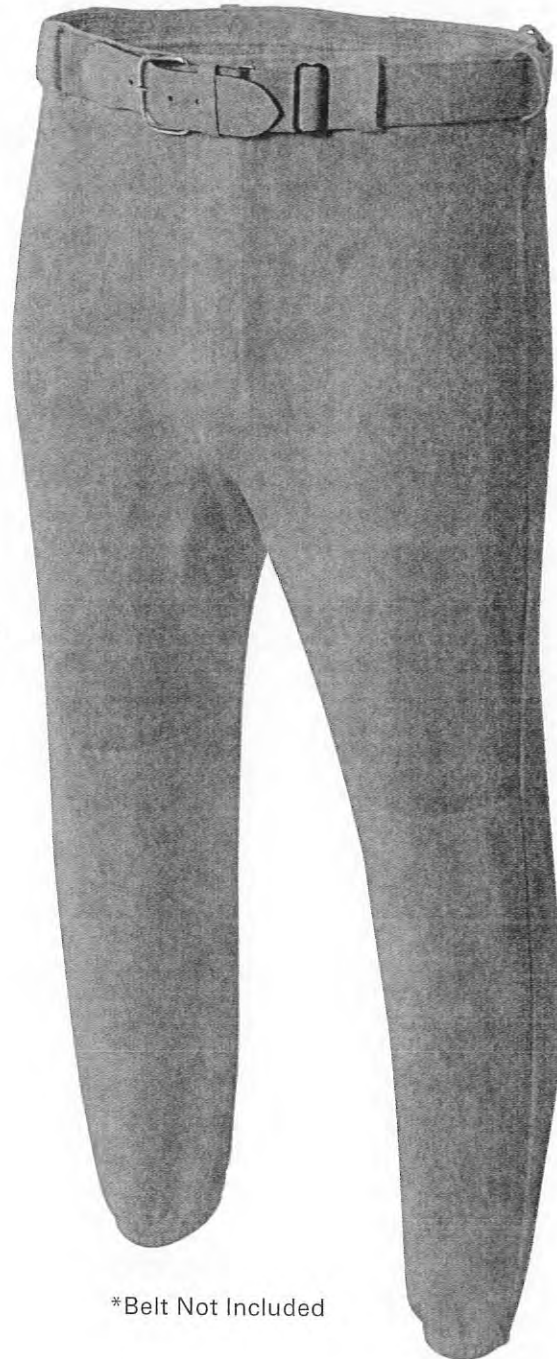

DOUBLE PLAY BASEBALL PANT

N6195/NB6195   Adult: S - 2XL / Youth: XS - XL

- Polyester Double Knit
- Faux Fly Front
- 2" Elastic waistband with draw cord provides superior fit
- Belt Loop waistband
- Double layer knee for increased durability
- Single welt back pocket
- Moisture Management for all season comfort
- Stain Release for easy care
- Odor Resistant

MSRP: N6195 $16.00/NB6195 $12.30

BASEBALL

*Belt Not Included