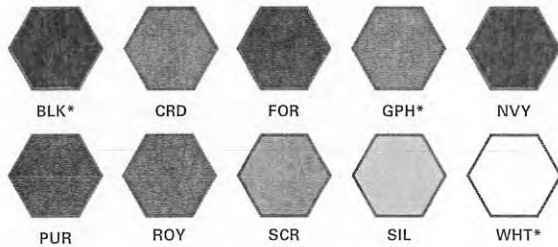

MSRP – CALL FOR PRICING

LONG SLEEVE COMPRESSION CREW

N3133 Adult: XS - 3XL

- Polyester/Spandex 4-way stretch compression top
- Flat locked seams for a smooth finish and maximum strength
- Moisture Management for all season comfort
- Stain Release for easy care
- Odor Resistant
- MSRP: N3133 \$22.20