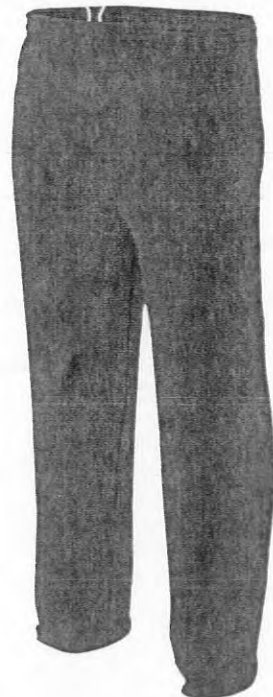

TECH PANT

N6193 / NB6193 Adult: S - 3XL / Youth: S - XL

- Polyester Fleece
- 2" Covered elastic waistband with draw cord (Youth 1 1/2")
- Open Bottom
- On seam pockets lined with Micro Mesh
- 5" Zippered back pocket
- Double Needle cover-stitched hem
- Moisture Management for all season comfort
- Stain Release for easy care
- Odor Resistant

MSRP: N6193 $30.60/NB6193 $25.50