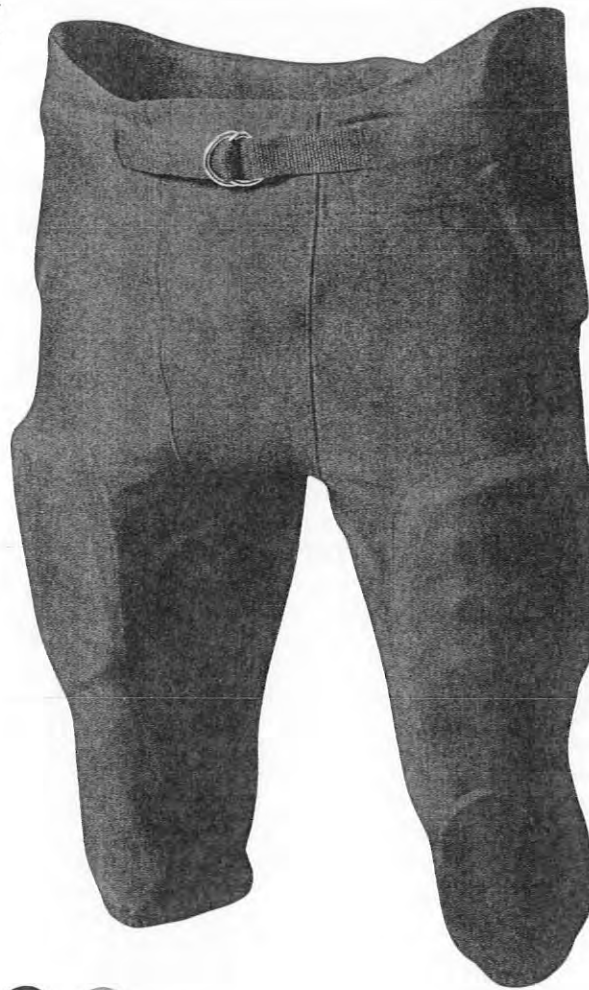

FOOTBALL

INTEGRATED ZONE PANT

N6198 / NB6198   Adult: S – 4XL / Youth: XS – 2XL

- Nylon/Spandex Integrated pant
- 3 Panel flyless construction
- Web belt with D-ring
- 7 piece – Hip, Thigh, Knees & Tailbone pads sewn into pockets
- Ventilated hip and tailbone pads
- 22 Bar tacks for reinforcement
- 4 Way stretch
- Flat locked inseam for smooth finish and maximum strength
- Moisture Management for all season comfort
- Stain Release for easy care
- Odor Resistant

MSRP: N6198 $48.20/NB6198 $45.60