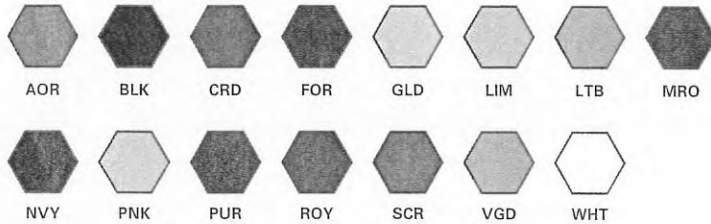

S8004 MSRP: \$4.00

SOCKS

MULTI-SPORT TUBE SOCKS

S8005 Adult: S, M, L, XL

- 60% Polyester / 25% Polypropylene / 10% Spandex / 5% Rubber
- Arch support
- Antimicrobial treatment
- Moisture Wicking fabric

S8005 MSRP: \$4.50