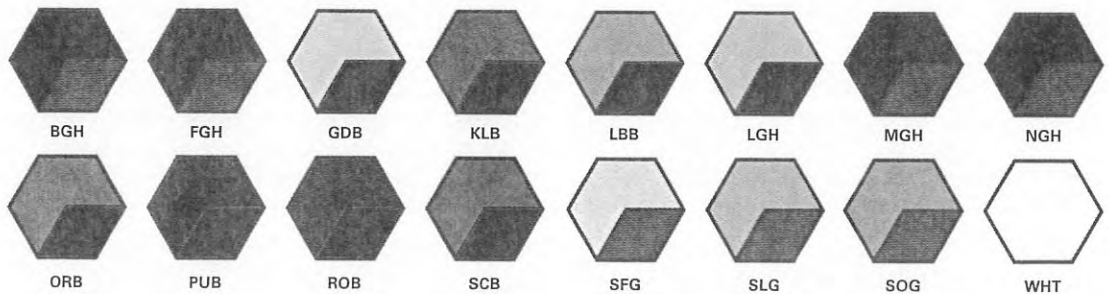

16 COLOR COMBINATIONS!!

TECH TEES

STRIKE JERSEY

N3373/NB3373 Adult: S - 3XL / Youth: S - XL

- A4's 5 Star Micro Poly Interlock
- Moisture Management for all season comfort
- Ultra- tight knit for better opacity and printability
- Stain Release for easy care
- Snag Resistant for durability
- 30+UPF for UV protection
- Odor Resistant
- Raglan Sleeve for increased mobility and better fit
- Tag Free Neck
- Double Needle cover-stitch hem

MSRP: N3373 $10.80/NB3373 $9.40