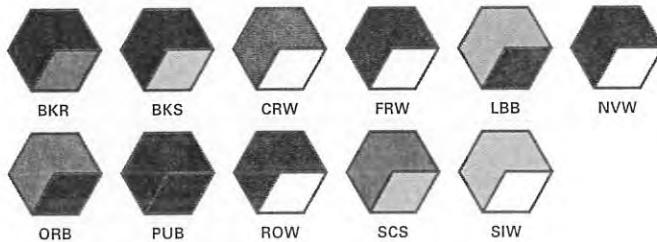

MSRP: N4184 \$27.30/NB4184 \$24.80

HENLEYS

Conforms to current NFHS uniform design specifications

2-BUTTON COLOR BLOCK HENLEY

N4229 / NB4229 Adult: S – 3XL / Youth: S – XL

- A4's 5 Star Micro Poly Interlock
- Moisture Management for all season comfort
- Ultra- tight knit for better opacity and printability
- Stain Release for easy care
- Snag Resistant for durability
- 30+UPF for UV protection
- Odor Resistant
- Lined collar and placket for support, strength and a crisper look
- Cover-stitched seams for maximum durability

MSRP: N4229 \$22.20/NB4229 \$19.80

BASEBALL

2-BUTTON HENLEY W/ CONTRAST STRETCH MESH

N3315/NB3315 Adult: S – 3XL / Youth: XS – XL

- A4's 5 Star Micro Poly Interlock Body with Polyester/Spandex Pin Point Stretch Mesh for added mobility and breathability
- Moisture Management for all season comfort
- Ultra- tight knit for better opacity and printability
- Stain Release for easy care
- Snag Resistant for durability
- 30+UPF for UV protection
- Raglan sleeve for maximum mobility
- Lined collar and placket for support, strength and a crisper look
- Odor Resistant